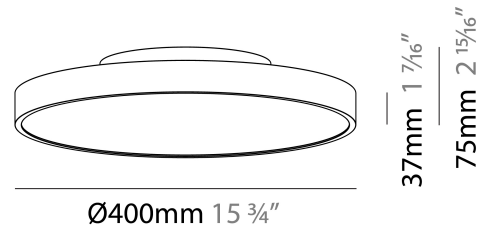

GENERAL

Series: Sign Diva
Subseries: Sign Diva
Brand: Prolicht
Division: Architectural
Mounting Type: Surface
Mounting Location: Ceiling
Subcategory: Ambient

PHYSICAL

Shape: Round
Diameter (mm): 400
Diameter (in): 15 ³/₄
Height (mm): 75
Height (in): 2 ¹⁵/₁₆
Light Distribution: Direct / Indirect
Weight (kg): 2.302
Weight (lbs): 5.075
Diffuser: Direct - PMMA - Opal/Micro-Prism/Sparkling Secret/Vintage Industrial with Shine Ring / Indirect - White/Yellow/Orange/Red/Blue/Green
Fixture Finish: SSR / BKV / CWI / CRY / HAB / UFT / ITA / RUA / FTG / MYG / LOD / PUS / FRO / FUP / KIA / POP / BLS / SPG / MEY / GOH / GUM / CHC / COM / ABZ / JAG / OBR / MOS / ROR
Fixture Material: Extruded Aluminum / Steel

ELECTRICAL

Lamp Type: LED (Zhaga Standard)
Input Wattage (W): 19.8
Total Output Wattage (W): 16
Dimming: Tri-Mode (Non-Dimming and Phase Dimming (120Vac only) and 0-10V Dimming)
Driver Included: Yes
Driver Location: Integrated
Driver Type: Constant Current - Universal
Driver Class: Class 2
Input Voltage (V): 120 - 277
Constant Current (MA): 500

LED

Color Temperature (°K): 3000 / 3500 / 4000
Max. Delivered Lumen (lm): 2280 / 2313 / 2360
CRI: >90 CRI
Lamp Life (hrs): 50000

OPTICAL

RATINGS AND CERTIFICATIONS

Certified By: Certified for North American Standards
IP rating: IP20