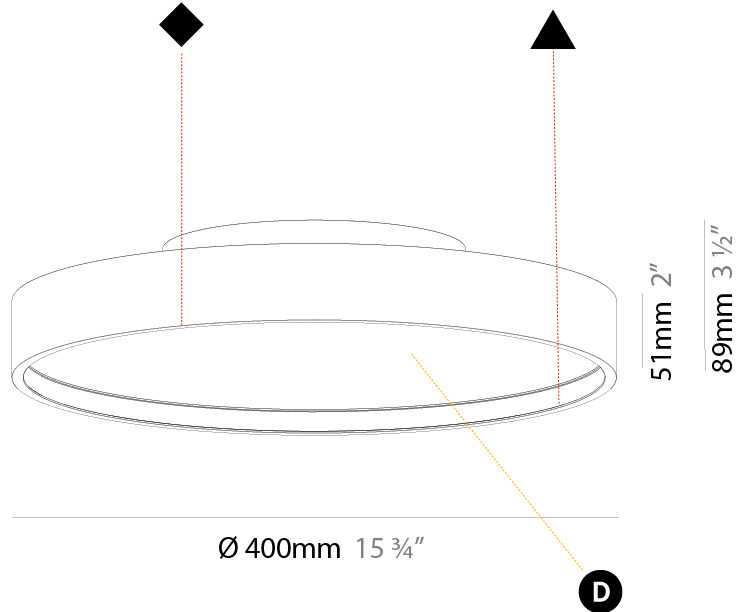

1. To build a product code in our configurator select the specify button on the base model # product page
2. To build a manual product code on this datasheet choose from the options listed below in blue font and add the suffix to the base model #

GENERAL

Series: Sign Diva
Subseries: Sign Diva Korona
Brand: Prolicht
Division: Architectural
Mounting Type: Surface
Mounting Location: Ceiling
Subcategory: Ambient

PHYSICAL

Shape: Round
Diameter (mm): 400
Diameter (in): 15 3/4
Height (mm): 89
Height (in): 3 1/2
Light Distribution: Direct
Weight (kg): 2.636
Weight (lbs): 5.811
Diffuser: PMMA - Opal/Micro-Prism/Sparkling Secret/Vintage Industrial
Fixture Finish: SSR / BKV / CWI / CRY / HAB / UFT / ITA / RUA / FTG / MYG / LOD / PUS / FRO / FUP / KIA / POP / BLS / SPG / MEY / GOH / GUM / CHC / COM / ABZ / JAG / OBR / MOS / ROR
Fixture Material: Extruded Aluminum / Steel

ELECTRICAL

Lamp Type: LED (Zhaga Standard)
Input Wattage (W): 19.8
Total Output Wattage (W): 16
Dimming: Tri-Mode (Non-Dimming and Phase Dimming (120Vac only) and 0-10V Dimming)
Driver Included: Yes
Driver Location: Integrated
Driver Type: Constant Current - Universal
Driver Class: Class 2
Input Voltage (V): 120 - 277
Constant Current (MA): 500

LED

Color Temperature (°K): 3000 / 3500 / 4000
Max. Delivered Lumen (lm): 2260 / 2293 / 2340
CRI: >90 CRI
Lamp Life (hrs): 50000

OPTICAL

RATINGS AND CERTIFICATIONS

Certified By: Certified for North American Standards
IP rating: IP20